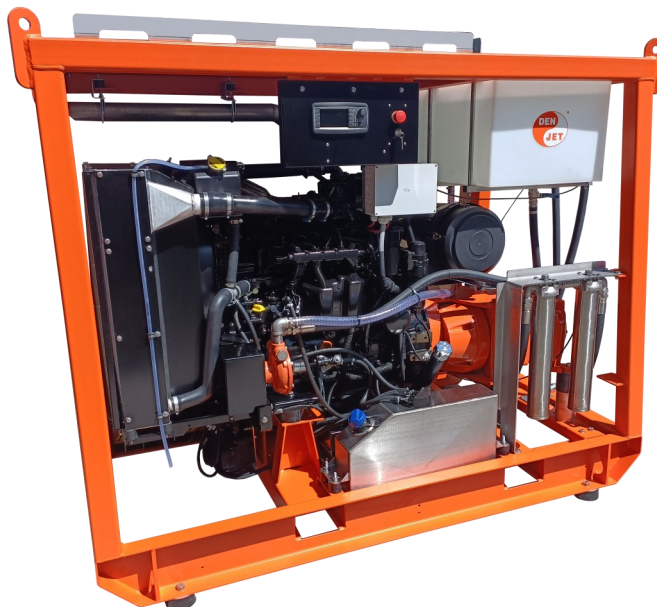

Stainless steel pump-head

Built on mechanical feed pump

Engine Controller

Adblue tank 33 liter

Remote telematics for remote monitoring

Model	CD200-200	CD200-250	CD200-1000	CD200-1400	CD200-2500
<b>Technical details</b>					
<b>Pump Spec.</b>					
W.P. bar / psi	200 / 2900	250 / 3625	1000 / 14500	1380 / 20015	2500 / 36260
Flow l/min / gpm	300 / 79	250 / 66	63 / 16,6	42 / 11	25 / 6,6
Pump Speed rpm	560	560	560	560	560
<b>Engine Spec.</b>	4 Cylinder Water Cooled, Turbocharged Common Rail Diesel Engine				
Type	Stage V (DOC + DPF + SCR)				
Emission system	200 / 148				
Power hp / kW	1950				
Engine Speed rpm	135				
Fuel Tank Liter	Idle: 1,2 Full load: 18 - 20				
Fuel rate L/h	33				
AdBlue Tank Liter					
<b>Dimensions</b>	2170 x 1350 x 1810				
L x W x H mm	1785				
Weight kg					

All models are CE marked

**Features:**

- Automatic pressure learning for easy startup and operation.
- Auto-idle for increased fuel savings.
- Overpressure detection for increase safety and pump protection.

**Standard accessories incl. with each machine:**

- 20m high pressure hose.
- Dump gun.
- Barrel lance with side handle.
- Nozzle carrier with Nozzle(s).

**Optional accessories for each model:**

- Custom length high pressure hoses.
- Hose connectors.
- Pneumatically operated un-loader "tumble box".
- Possibility for various trigger guns: dump, electric and pneumatic.
- Dump operated deck cleaner.
- Spare part kits.
- Wireless control and diagnostics with handheld transmitter.
- Ethernet API for control and diagnostics.
- Telematics for remote monitoring.

High pressure sensor

Water level switches

Solenoid valve for water supply

Main battery switch

Double Deck Cleaner 15 - 40kpsi

Deck Cleaner 15 - 40kpsi

Crawler Magnetic - Pneumatic

Ultra Impact Nozzle 3000 bar