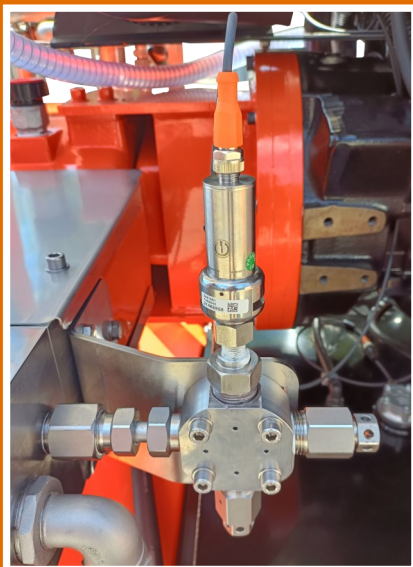

Stainless steel pump-head

Built on mechanical feed pump

Engine Controller

Adblue tank 33 liter

Remote telematics for remote monitoring

Model	CD200-200	CD200-250	CD200-1000	CD200-1400	CD200-2500
<b>Technical details</b>					
<b>Pump Spec.</b>					
W.P. bar / psi	200 / 2900	250 / 3625	1000 / 14500	1380 / 20015	2500 / 36260
Flow l/min / gpm	300 / 79	250 / 66	63 / 16,6	42 / 11	25 / 6,6
Pump Speed rpm	560	560	560	560	560
<b>Engine Spec.</b>	4 Cylinder Water Cooled, Turbocharged Common Rail Diesel Engine				
Type	Stage V (DOC + DPF + SCR)				
Emission system	200 / 148				
Power hp / kW	1950				
Engine Speed rpm	135				
Fuel Tank Liter	Idle: 1,2 Full load: 18 - 20				
Fuel rate L/h	33				
AdBlue Tank Liter					
<b>Dimensions</b>	2170 x 1350 x 1810				
L x W x H mm	1785				
Weight kg					

All models are CE marked

**Features:**

- Automatic pressure learning for easy startup and operation.
- Auto-idle for increased fuel savings.
- Overpressure detection for increase safety and pump protection.

**Standard accessories incl. with each machine:**

- 20m high pressure hose.
- Dump gun.
- Barrel lance with side handle.
- Nozzle carrier with Nozzle(s).

**Optional accessories for each model:**

- Custom length high pressure hoses.
- Hose connectors.
- Pneumatically operated un-loader "tumble box".
- Possibility for various trigger guns: dump, electric and pneumatic.
- Dump operated deck cleaner.
- Spare part kits.
- Wireless control and diagnostics with handheld transmitter.
- Ethernet API for control and diagnostics.
- Telematics for remote monitoring.

High pressure sensor

Water level switches

Solenoid valve for water supply

Main battery switch

Double Deck Cleaner 15 - 40kpsi

Deck Cleaner 15 - 40kpsi

Crawler Magnetic - Pneumatic

Ultra Impact Nozzle 3000 bar