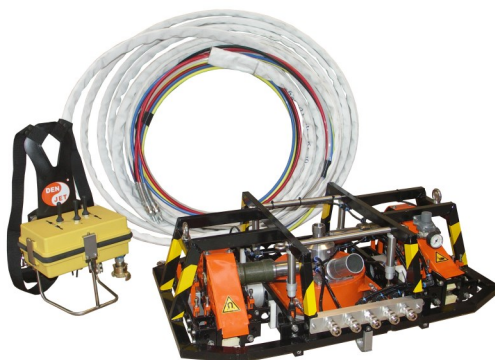

Stainless steel pump-head

Built on mechanical feed pump

Engine Controller

Adblue tank 33 liter

Remote telematics for remote monitoring

Model	CD200-200	CD200-250	CD200-1000	CD200-1400	CD200-2500
<b>Technical details</b>					
<b>Pump Spec.</b>					
W.P. bar / psi	200 / 2900	250 / 3625	1000 / 14500	1380 / 20015	2500 / 36260
Flow l/min / gpm	300 / 79	250 / 66	63 / 16,6	42 / 11	25 / 6,6
Pump Speed rpm	560	560	560	560	560
<b>Engine Spec.</b>	4 Cylinder Water Cooled, Turbocharged Common Rail Diesel Engine				
Type	Stage V (DOC + DPF + SCR)				
Emission system	200 / 148				
Power hp / kW	1950				
Engine Speed rpm	135				
Fuel Tank Liter	Idle: 1,2 Full load: 18 - 20				
Fuel rate L/h	33				
AdBlue Tank Liter					
<b>Dimensions</b>	2170 x 1350 x 1810				
L x W x H mm	1785				
Weight kg					

**Standard accessories incl. with each machine:**

- 20m high pressure hose.
- Dump gun.
- Barrel lance with side handle.
- Nozzle carrier with Nozzle(s).

**Optional accessories for each model:**

- Custom length high pressure hoses.
- Hose connectors.
- Pneumatically operated un-loader "tumble box".
- Possibility for various trigger guns: dump, electric and pneumatic.
- Dump operated deck cleaner.
- Spare part kits.
- Wireless control and diagnostics with handheld transmitter.
- Ethernet API for control and diagnostics.
- Telematics for remote monitoring.

High pressure sensor

Water level switches

Solenoid valve for water supply

Main battery switch

Double Deck Cleaner 15 - 40kpsi

Deck Cleaner 15 - 40kpsi

Crawler Magnetic - Pneumatic

Ultra Impact Nozzle 3000 bar