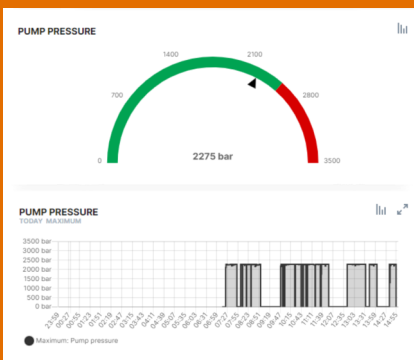

Stainless steel pump-head

Built on mechanical feed pump

Engine Controller

Adblue tank 33 liter

Remote telematics for remote monitoring

Model	CD200-200	CD200-250	CD200-1000	CD200-1400	CD200-2500
<b>Technical details</b>					
<b>Pump Spec.</b>					
W.P. bar / psi	200 / 2900	250 / 3625	1000 / 14500	1380 / 20015	2500 / 36260
Flow l/min / gpm	300 / 79	250 / 66	63 / 16,6	42 / 11	25 / 6,6
Pump Speed rpm	560	560	560	560	560
<b>Engine Spec.</b>	4 Cylinder Water Cooled, Turbocharged Common Rail Diesel Engine				
Type	Stage V (DOC + DPF + SCR)				
Emission system	200 / 148				
Power hp / kW	1950				
Engine Speed rpm	135				
Fuel Tank Liter	Idle: 1,2 Full load: 18 - 20				
Fuel rate L/h	33				
AdBlue Tank Liter					
<b>Dimensions</b>	2170 x 1350 x 1810				
L x W x H mm	1785				
Weight kg					

All models are CE marked

**Features:**

- Automatic pressure learning for easy startup and operation.
- Auto-idle for increased fuel savings.
- Overpressure detection for increase safety and pump protection.